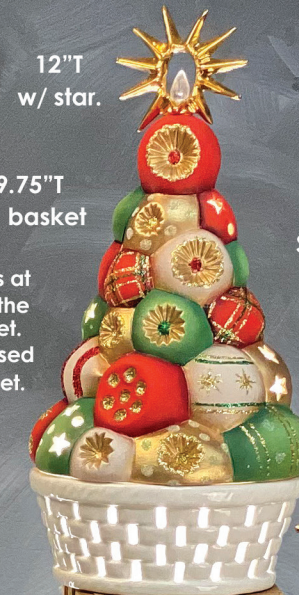

19"T  
w/ star.

4447 \$76  
Lg. Poinsettia Base  
3.75"T x 9.5"L 15

16.25"  
on base

12"  
w/ star.

10.25"  
on base

4439 \$93 Small Poinsettia Tree 8.25"T x 8"W  
4441 \$53 Small Poinsettia Base 2.25"T x 6.75"W  
4440 \$53 Small Oval Plain Base 2.25"T x 6.75"W

4442 \$87  
Hank Highland Cow  
7.75"T x 8"W

4380 \$24  
Med. Modern Tree Star

CATTLE is not in the Feed Bag mold. It is hand painted.

4255 \$70 55 Pickup 4.5"T x 9.5"L  
4444 \$53 Feed Bag for Pickup 3.75"T x 5.5"

Pour gate is at the top of the sm. basket. It can be used as a basket.

9.75"  
on basket

12"  
w/ star.

4380 \$24  
Med. Modern Tree Star  
2.5"T x 2.75"W

4445 \$82  
Sm. Ornament Stack Tree  
7.75"T x 6"W

4446 \$53  
Sm. Round Basket  
2.5"T x 5.75"W

17"  
w/ star.

4438 \$126  
Lg. Christmas Ornament Stack Tree  
10.5"T  
8.5"W

13.75"  
on basket base.

4418 \$87  
Basket Base  
3.25"T x 8.25"W

Color By Mayco