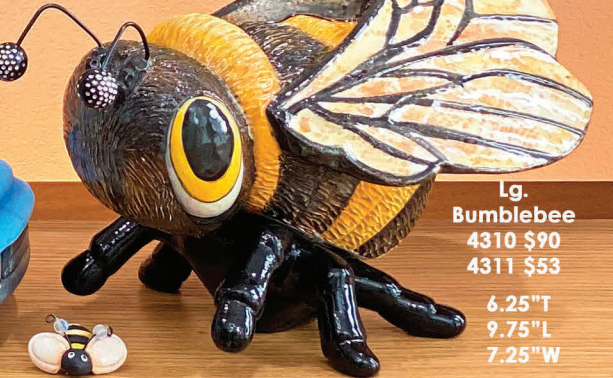

Lg. Bumblebee  
4310 \$90  
4311 \$53

6.25" T x 9.75" L x 7.25" W

4312  
Tiny  
Bees  
attached.

4314 \$53  
Skep Honey Pot  
4" T x 4.25" W

4312  
(6)

All lids  
fit all pickups,  
trailer & cart.

4305

Bee skep  
shown here  
with no  
add-ons.

Pour gate  
in bottom  
of skep,  
back cut  
out & bottom  
filled for  
tool caddy.

4309 \$69  
Honeybee  
12.25" W  
2.75" H  
7.25" L

4315 \$42  
Skep for Pickup  
4" T x 4.5" W

4304 \$53 Vendor Cart  
4.5" W x 5.5" T

4308 \$48  
BuzzBee Gnome  
for Pickup  
5.5" T x 4.5" W

4255 \$63  
55 Pickup  
4.5" T  
9.5" L

4304 \$53  
Vendor Cart  
4.5" W x 5.5" T

4313 \$84 Lg. Bee Skep  
10.5" T x 7.25" W

Lg.  
Bumblebee  
4310 \$90  
4311 \$53