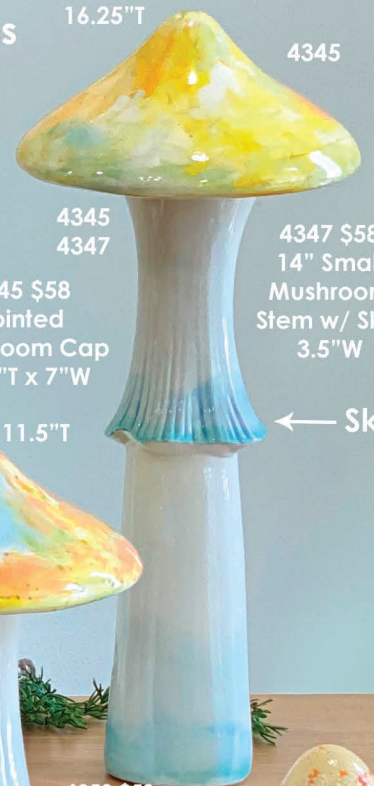

Glaze by
 Mayco®

CLAY
Magic INC.
 CERAMIC PRODUCTS

Garden Variety Mushrooms

4346
4348

18" T

4348 \$79
15.75" Medium
Mushroom
Stem w/Skirt

16" T

4346 \$58
Wrinkled
Mushroom Cap
2.75" T x 8" W

4346
4347

22.25" T

4344 \$69
Narrow Dome
Mushroom Cap
7.5" T x 5.75" W

4344
4349

20.5" T

4344
4348

4345
4350

11.5" T

4348 \$79
15.75" Medium
Mushroom
Stem w/Skirt

4345 \$58
Pointed
Mushroom Cap
3.25" T x 7" W

16.25" T

4345

All caps
fit all
stems.

4345
4347

4347 \$58
14" Small
Mushroom
Stem w/ Skirt
3.5" W

← Skirt

All caps
are two
piece
molds.

12" T

4346
4351

4351 \$58
10.5" Medium
Plain
Mushroom
Stem
4.5" W

2966 \$42
Hippity Bunny
6" T x 5.5" W

4352 \$58
4.75" Duet
Button
Mushrooms
3.75" W

4354 \$58
5.75" Duet
Dome
Mushrooms
3.75" W